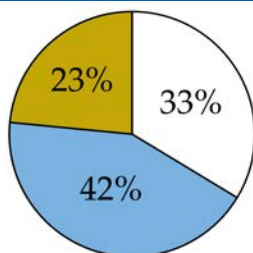

Social Studies (9 credits required)
World History
Twentieth Century World Studies
U. S. History or **AP U. S. History**
U. S. Government or
AP U. S. Government & Politics
AP Psychology
Sociology
Contemporary World Affairs
Economics

Practical Arts/Technology
(8 courses offered as electives)
AP Computer Science

Theology (12 credits required)
Jesus and the Christian Community
The Bible I, II
Sacraments
The Church and The Paschal Mystery
Prayer and Spirituality
Church History
Catholic Social Action
Campus Ministry Team**
Moral Philosophy
Comparative Religions
Senior Theology Seminar

World Language
French I, II, III, IV
German I, II, III, IV
Spanish I, II, III, **AP Spanish IV, V**
Chinese I, II, III, IV

Some important things the numbers tell you

- ★ 51% of our students receive financial aid. We're economically diverse.
- ★ 100% of our students are equipped with computers. Technology is thoroughly integrated into our curriculum.
- ★ 96% of our students participate in co-curricular. Co-curricular participation is an essential part of the high school experience.
- ★ Our average class size is 20 students.
- ★ The class of 2023 received $16.3 million in scholarships and accepted $4.5 million in college scholarships.

2023 College Matriculation Plans

- Out of State (Nationally)
- Surrounding States
- In State (MN)

*Advanced Accelerated Geometry/Algebra II combines concepts from both subjects at a very fast pace and prepares students for Advanced Pre-Calculus.

**Campus Ministry Team empowers students in leadership for ministry in the spiritual life of AHA. Students apply and are selected by faculty.

Bolded classes are weighted when calculating GPA.

Bolded Italicized classes indicate students can receive college credit through St. Mary's University of Minnesota PACC program.